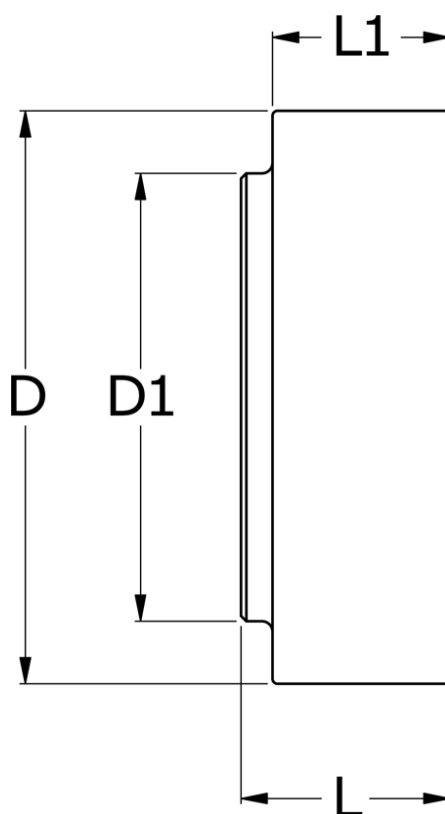

Data Sheet

Article number: 330622501

Description: Coupling N-Eupex str. 225
Part 1 (incl. rubber) without bore

Measures

D	= 225
D1	= 150
L	= 90
L1	= 52
Max bore	= 90
Torque (N m)	= 2000